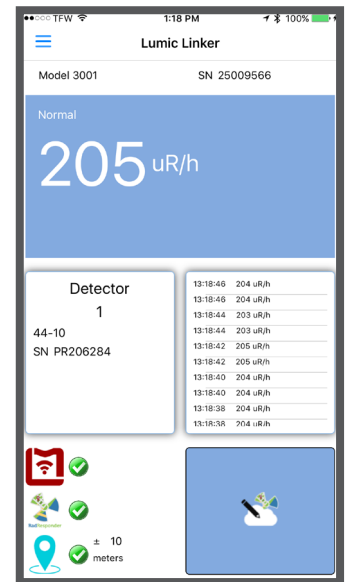

Bluetooth LE® Option for Model 3000 Series Instruments

Hardware Module

- Bluetooth 4.0 (BLE)® Module Wirelessly Streams Live Instrument Readings
- 120-Hour Battery Life
- Up to 30 m (98 ft.) Operating Distance

Lumic Linker App

- For iOS & Android
- Integrated RadResponder Network* Data Collection Provides “Reachback” Capability
- AES128 Encryption
- Location from Mobile Device GPS

Typical screenshot from a connected cellular phone or tablet.

- Remotely monitor live data
- Remotely operate instrument buttons
- Create, edit and submit field reports to the RadResponder Network*

The Lumic Linker app is available in the Google Play and Apple iTunes stores.